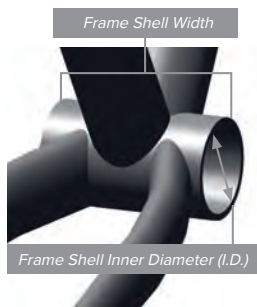

DUB: Choose a MTB Bottom Bracket - Follow the chart to determine which Bottom Bracket works with your frame

Frame Shell Width (mm)	Frame Shell I.D. (mm)	Crankset	Bottom Bracket Name	Part Number	Amsler Part Nr.	Order	HP / PM	VP / PV	
73	42	MTB	DUB BB30 73 MTB DUB Ceramic BB30 73 MTB	00.6418.017.000 Ceramic: 00.6418.017.005	D7544B D7571F	__X __X	25.00 149.00	39.90 279.00	
		MTB Wide	DUB BB30 73 MTB Wide	00.6418.017.004	D7572D	__X	33.50	55.00	
	46	MTB	DUB PF30 73 MTB DUB Ceramic PF30 73 MTB	00.6418.018.000 Ceramic: 00.6418.018.007	D7544C D7571H	__X __X	28.50 149.00	49.00 279.00	
		MTB Wide	DUB PF30 73 MTB Wide	00.6418.018.006	D7572F	__X	33.50	55.00	
83	42	MTB Ai	■ DUB BB30 83 MTB Ai	00.6418.027.002	-				
	42	MTB Ai	■ DUB PF30 83 MTB Ai	00.6418.028.003	-				
89.5	41	MTB	DUB PF 89.5 MTB DUB Ceramic PF 89.5 MTB	00.6418.016.000 Ceramic: 00.6418.016.006	D7543Z D7571I	__X __X	28.50 149.00	49.00 279.00	
		MTB Wide	DUB PF 89.5 MTB Wide	00.6418.016.005	D7572G	__X	28.50	49.00	
92	41	MTB	DUB PF 92 MTB DUB Ceramic PF 92 MTB	00.6418.016.000 Ceramic: 00.6418.016.006	D7543Z D7571I	__X __X	28.50 149.00	49.00 279.00	
		MTB Wide	DUB PF 92 MTB Wide	00.6418.016.005	D7572G	__X	28.50	49.00	
		Super Boost +	DUB PF 92 SB+	00.6418.020.000	D7552E	__X	28.50	49.00	
100	46	FAT	DUB PF30 100 FAT	00.6418.028.004	-				
104.5	41	DH	DUB PF 104.5 DH	00.6418.016.002	D7563K	__X	30.50	52.00	
107	41	DH	DUB PF 107 DH	00.6418.016.003	D7557H	__X	30.50	52.00	
121	41	FAT	DUB PF 121 FAT	00.6418.016.001	D7544A	__X	30.50	52.00	
Is the frame shell threaded?									
68	English Threaded	MTB	DUB BSA 68 MTB DUB Ceramic BSA 68 MTB	00.6418.015.000 Ceramic: 00.6418.015.008	D7543X D7571G	__X __X	25.00 149.00	39.90 279.00	
		MTB Wide	DUB BSA 68 MTB Wide	00.6418.015.005	D7572E	__X	25.00	39.90	
	73	English Threaded	MTB	DUB BSA 73 MTB DUB Ceramic BSA 73 MTB	00.6418.015.000 Ceramic: 00.6418.015.008	D7543X D7571G	__X __X	25.00 149.00	39.90 279.00
			MTB Wide	DUB BSA 73 MTB Wide	00.6418.015.005	D7572E	__X	25.00	39.90
73 with Chain Guide	English Threaded	Super Boost +	DUB BSA 73 SB+	00.6418.019.000	D7552D	__X	25.00	39.90	
		MTB Ai	■ DUB BSA 73 MTB Ai	00.6418.031.001	D7562V	__X	25.00	39.90	
		MTB	DUB BSA 73 Guide MTB DUB Ceramic BSA 73 Guide MTB	00.6418.015.000 Ceramic: 00.6418.015.008	D7543X D7571G	__X __X	25.00 149.00	39.90 279.00	
73 with Chain Guide	English Threaded	MTB Wide	DUB BSA 73 Guide MTB Wide	00.6418.015.005	D7572E	__X	25.00	39.90	
		Super Boost +	DUB BSA 73 Guide SB+	00.6418.021.000	D7552F	__X	28.50	55.00	
83	English Threaded	DH	DUB BSA 83 DH	00.6418.015.002	D7561O	__X	25.00	39.90	
		MTB Ai	■ DUB BSA 83 MTB Ai	00.6418.031.000	-				
100	English Threaded	FAT	DUB BSA 100 FAT	00.6418.015.001	D7543Y	__X	25.00	39.90	

Art.Nr.	GXP Innenlager / Boitier	Menge	HP	VP	Order
D1195S	GXP, 73mm, Standard-Lager	1x	25.00	39.90	__x
D1483R	GXP, 83mm, Standard-Lager	1x	25.00	39.90	__x
D1418A	GXP, PressFit Road, BB86, Standard-Lager	1x	28.50	49.00	__x
D1418J	GXP, PressFit MTB, BB92, Standard-Lager	1x	28.50	49.00	__x
Art.Nr.	BB30 Innenlager / Boitier	Menge	HP	VP	Order
D1394S	BB30, Standard-Lager	1x	25.00	39.90	__x
D7533S	PressFit 30, BBRight, BB386, Standard-Lager	1x	33.50	55.00	__x
				Total	__x