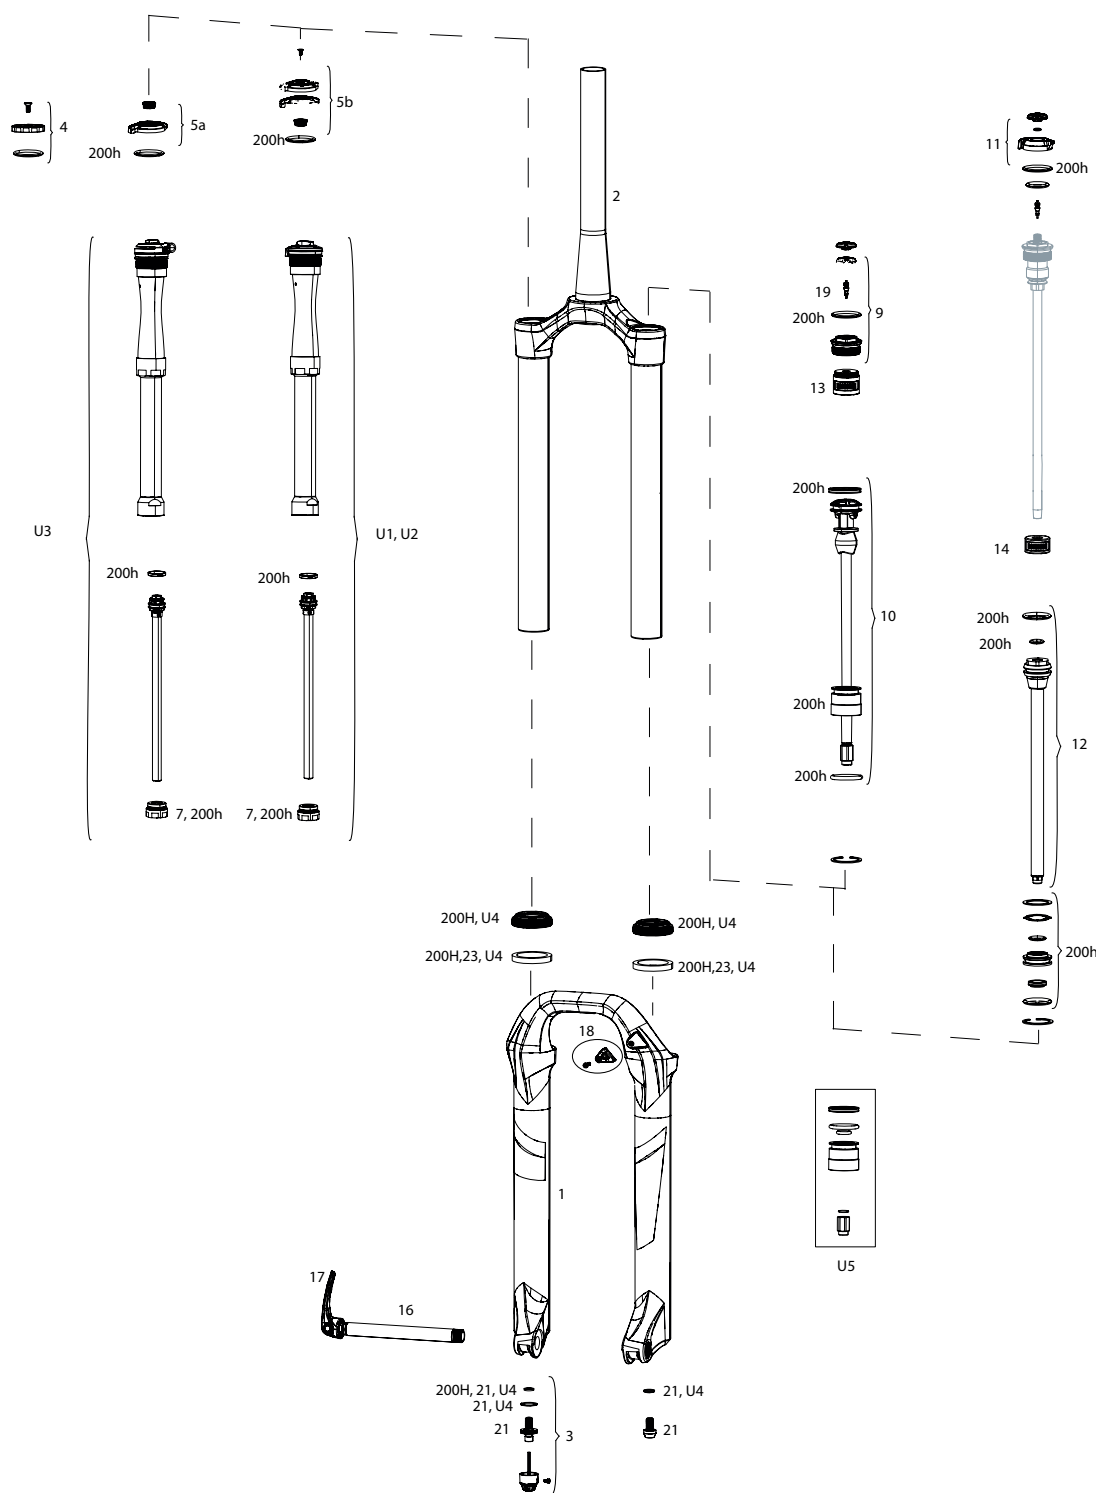

LYRIK SELECT/SELECT+/ULTIMATE C2 (2020)

Note:

- 1. 200h service kits include replaceable o-rings, glide rings, retaining rings, crush washers, sealheads, lower leg seals and foam rings. See www.sram.com/service for more information.
- 2. For Travel Change, see the respective pages in this catalog, listed in the Index.
- 3. Lyrik CSU's do not come with gradients printed on the stanchion tubes.
- 4. A complete decal and maxle overview can be found in back of the catalog.