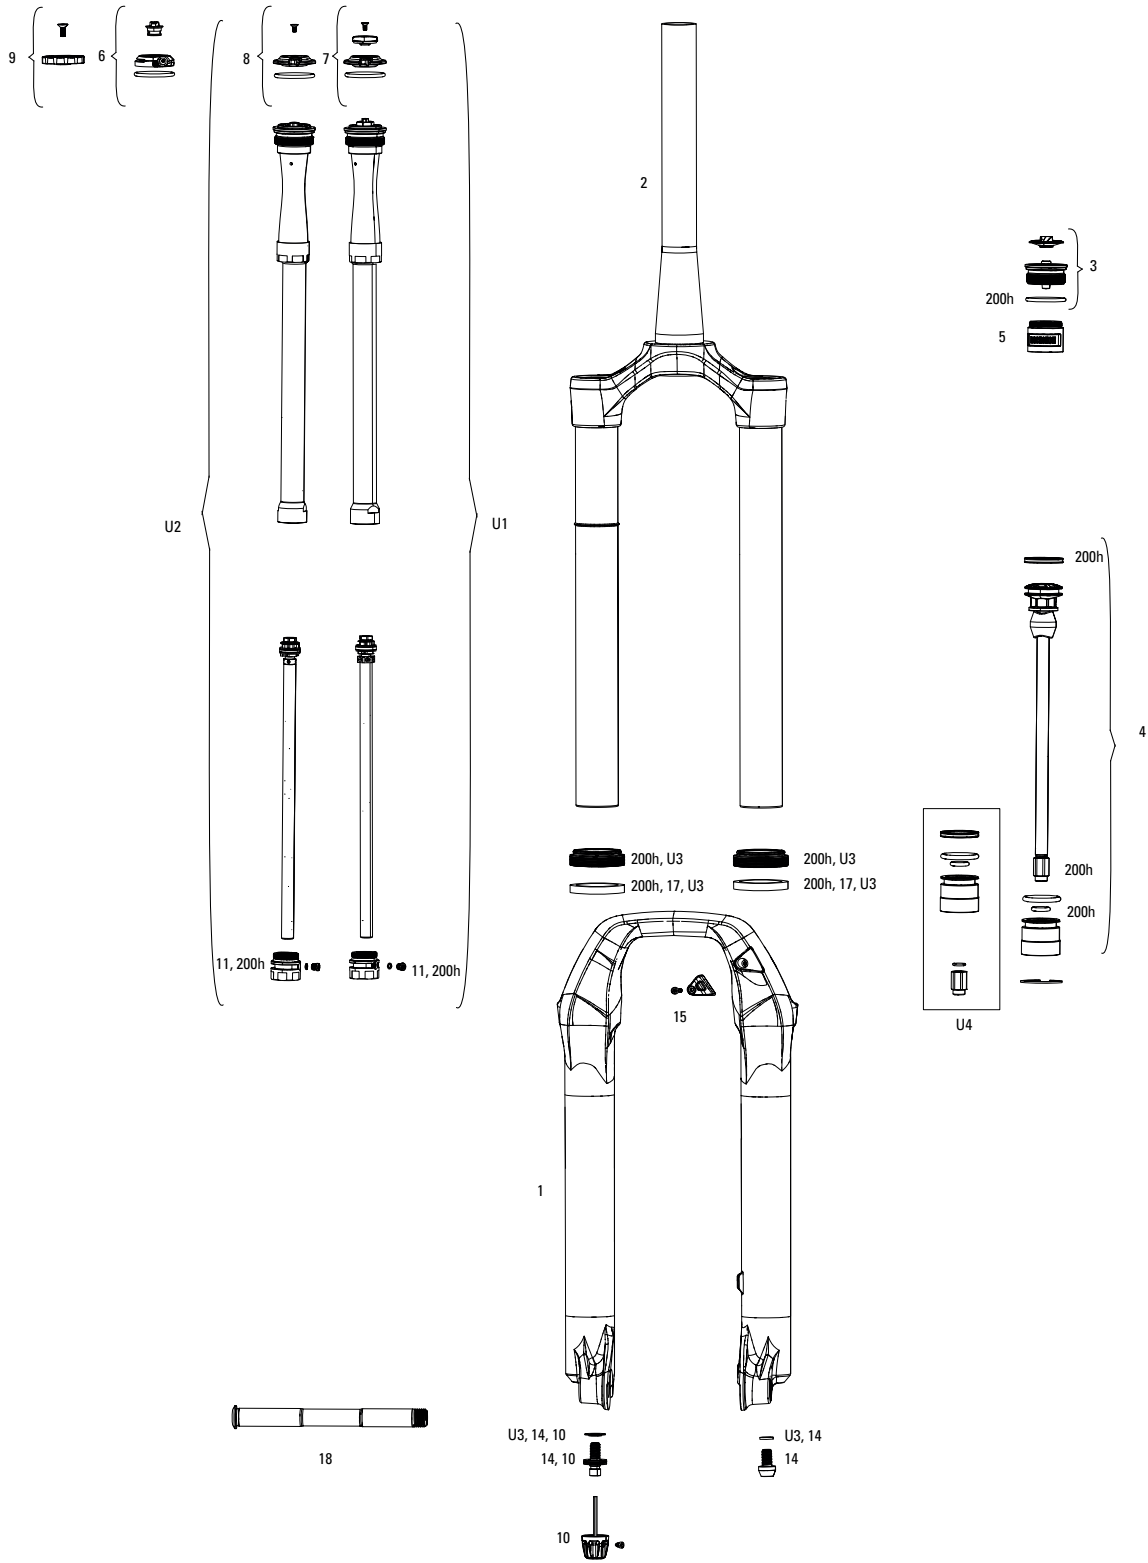

# PIKE SELECT/SELECT+/ULTIMATE B3 (2020-2021)

UPGRADE	
U1	00.4020.169.003 DAMPER UPGRADE KIT - CHARGER2.1 RCT3 CROWN (INCLUDES COMPLETE RIGHT SIDE INTERNALS) - PIKE 27.5' BOOST(A2/2017)/PIKE27.5'/29'(B1+/2018+)/REVELATION(A1+,35MM/2018+)
U2	00.4020.169.005 DAMPER UPGRADE KIT - CHARGER2.1 RC2 CROWN HIGH SPEED, LOW SPEED (INCLUDES RIGHT SIDE INTERNALS) - PIKE 27.5' BOOST(A2/2017)/PIKE27.5'/29'(B1+/2018+)/REVELATION(A1+,35MM/2018+)
U3	00.4318.045.004 FORK DUST WIPER UPGRADE KIT - 35MM BLACK FLANGELESS ULTRA-LOW FRICTION SKF SEALS (INCLUDES DUST WIPERS, 4MM & 6MM FOAM RINGS-PIKE/LYRIKB1/YARI/REVELATION/BOXXER/DOMAIN/35/SID35MM)
4	00.4020.552.000 Air Spring Upgrade Kit - DebonAir C1 160mm (Includes DebonAir C1 Assembly, seal head) - PIKE B1+/Revelation A1+ (2018+)
4	00.4020.552.001 Air Spring Upgrade Kit - DebonAir C1 150mm (Includes DebonAir C1 Assembly, seal head) - PIKE B1+/Revelation A1+ (2018+)
4	00.4020.552.002 Air Spring Upgrade Kit - DebonAir C1 140mm (Includes DebonAir C1 Assembly, seal head) - PIKE B1+/Revelation A1+ (2018+)
4	00.4020.552.003 Air Spring Upgrade Kit - DebonAir C1 130mm (Includes DebonAir C1 Assembly, seal head) - PIKE B1+/Revelation A1+ (2018+)
4	00.4020.552.004 Air Spring Upgrade Kit - DebonAir C1 120mm (Includes DebonAir C1 Assembly, seal head) - PIKE B1+/Revelation A1+ (2018+)
U4	00.4020.573.000 SEAL HEAD UPGRADE KIT - DEBONAIR C1 35MM SEAL HEAD (INCLUDES SEAL HEAD & SPECIFIC NUT) - LYRIK RC C2+, RCT3 C1+(2019+)/YARI B1+/PIKE B2+/REVELATION A2+ (2019+)
SERVICE	
200h	00.4318.025.120 200 HOUR/1 YEAR SERVICE KIT (INCLUDES DUST SEALS, FOAM RINGS, O-RING SEALS, CHGR2.1 DAMPER SEALHEAD, DB AIR SPRING SEALHEAD) - LYRIK C2/PIKE B3 SEL+ AND ULT (2020)
200h	00.4318.025.180 200 HOUR/1 YEAR SERVICE KIT (INCLUDES DUST SEALS, FOAM RINGS, O-RINGS, DAMPER SEALHEAD, DB C1 SEALHD)-YARI CHRC B1+/RC B2-B3/PIKE B3+/LYRIK C2+ SELECT/REVELATION CHRC A1+/RC A2-A3
LOWER LEG	
1	11.4018.091.021 FORK LOWER LEG - (FOIL DECALS INCLUDED, LOW FRICTION SKF WIPER SEALS) 29 15X110 BOOST™ SILVER - PIKE ULTIMATE B3 (2020+)
1	11.4018.091.025 FORK LOWER LEG - (FOIL DECALS INCLUDED, LOW FRICTION SKF WIPER SEALS) 27 15X110 BOOST™ SILVER - PIKE ULTIMATE B3 (2020+)
1	11.4018.091.020 FORK LOWER LEG - (FOIL DECALS INCLUDED, LOW FRICTION SKF WIPER SEALS) 29 15X110 BOOST™ GLOSS BLACK - PIKE ULTIMATE B3 (2020+)
1	11.4018.091.024 FORK LOWER LEG - (FOIL DECALS INCLUDED, LOW FRICTION SKF WIPER SEALS) 27 15X110 BOOST™ GLOSS BLACK - PIKE ULTIMATE B3 (2020+)
1	11.4018.091.023 FORK LOWER LEG - (DECALS NOT INCLUDED, LOW FRICTION SKF WIPER SEALS) 29 15X110 BOOST™ DIFFUSION BLACK - PIKE B1-B2/SELECT/SELECT+ B3 (2018-2020+), REVELATION (35MM A1) (2018+)
1	11.4018.091.027 FORK LOWER LEG - (DECALS NOT INCLUDED, LOW FRICTION SKF WIPER SEALS) 27 15X110 BOOST™ DIFFUSION BLACK - PIKE B1-B2/SELECT/SELECT+ B3 (2018-2020+), REVELATION (35MM A1) (2018+)
1	11.4018.091.022 FORK LOWER LEG - (DECALS NOT INCLUDED, LOW FRICTION SKF WIPER SEALS) 29 15X110 BOOST™ BLACK - PIKE B1-B2/SELECT/SELECT+B3 (2018-2020+)/REVELATION (35MM A1) (2018+)
1	11.4018.091.026 FORK LOWER LEG - (DECALS NOT INCLUDED, LOW FRICTION SKF WIPER SEALS) 27 15X110 BOOST™ BLACK - PIKE B1-B2/SELECT/SELECT+B3 (2018-2020+)/REVELATION (35MM A1) (2018+)
CSU	
2	11.4018.008.562 FORK CSU - DEBONAIR 29 BOOST™ 15X110 51 OFF-SET TAPER DIFFUSION BLACK (NO GRADIENTS) - PIKE B1-B2 (2018-2019). PIKE SELECT/SELECT+ (2020)
2	11.4018.008.565 FORK CSU - DEBONAIR 27 BOOST™ 15X110 46 OFF-SET TAPER DIFFUSION BLACK (NO GRADIENTS) - PIKE B1-B2 (2018-2019). PIKE SELECT/SELECT+ (2020)
2	11.4018.008.568 FORK CSU - DEBONAIR 29 BOOST™ 15X110 42 OFF-SET TAPER DIFFUSION BLACK (NO GRADIENTS) - PIKE B1-B2 (2018-2019). PIKE SELECT/SELECT+ (2020)
2	11.4018.008.571 FORK CSU - DEBONAIR 27 BOOST™ 15X110 37 OFF-SET TAPER DIFFUSION BLACK (NO GRADIENTS) - PIKE B1-B2 (2018-2019). PIKE SELECT/SELECT+ (2020)
2	11.4018.090.020 FORK CSU - DEBONAIR 27 BOOST™ 15X110 46 OFF-SET TAPER GLOSSBLACK (NO GRADIENTS) - PIKE B1-B2 (2018-2019). PIKE SELECT/SELECT+/ULTIMATE B3 (2020)
2	11.4018.090.021 FORK CSU - DEBONAIR 27 BOOST™ 15X110 37 OFF-SET TAPER GLOSSBLACK (NO GRADIENTS) - PIKE B1-B2 (2018-2019). PIKE SELECT/SELECT+/ULTIMATE B3 (2020)
2	11.4018.090.022 FORK CSU - DEBONAIR 29 BOOST™ 15X110 42 OFF-SET TAPER GLOSSBLACK (NO GRADIENTS) - PIKE B1-B2 (2018-2019). PIKE SELECT/SELECT+/ULTIMATE B3 (2020)
2	11.4018.090.023 FORK CSU - DEBONAIR 29 BOOST™ 15X110 51 OFF-SET TAPER GLOSSBLACK (NO GRADIENTS) - PIKE B1-B2 (2018-2019). PIKE SELECT/SELECT+/ULTIMATE B3 (2020)
SPRING	
3	11.4018.083.000 FORK SPRING AIR TOP CAP - 35MM (.5MM THREAD PITCH) BOOST™ 15X110 (INCLUDES SPLINED TOP CAP & VALVE COVER) - LYRIK A1+/YARI A1+/PIKE B1+/REVELATION A1+(35MM)/BOXXER 35MM/SID35MM
5	11.4018.032.000 FORK SPRING BOTTOMLESS TOKENS - 35MM/38MM SOLO AIR/DEBONAIR (QTY 3) - PIKE/BOXXER B1/LYRIK B1/YARI/SID 35MM/ZEB
5	11.4018.032.001 FORK SPRING BOTTOMLESS TOKENS - 35MM/38MM SOLO AIR/DEBONAIR (QTY 10) PIKE/BOXXER B1/LYRIK B1/YARI/SID 35MM/ZEB
DAMPER	
6	11.4018.082.002 FORK COMPRESSION DAMPER KNOB KIT - CHARGER 2/2.1 RCT REMOTE - LYRIK RCTR B1 (2018+)//PIKE RCTR B1+ (2018+)//LYRIK RCTR ULTIMATE C2 (2020+)//PIKE RCTR ULTIMATE B3 (2020+)
7	11.4018.082.003 FORK COMPRESSION DAMPER KNOB KIT - CHARGER 2/2.1 RCT3 CROWN - LYRIK RCT3 B1 (2018+)//PIKE RCT3 B1+ (2018+)//LYRIK RCT3 ULTIMATE C2 (2020+)//PIKE RCT3 ULTIMATE B3 (2020+)
8	11.4018.082.005 FORK COMPRESSION DAMPER KNOB KIT - CHARGER 2/2.1 RC2 CROWN - LYRIK RC2 C1/ULTIMATE RC2 C2 (2019+)//PIKE RC2 ULTIMATE B3 (2020+)
9	11.4018.082.006 FORK COMPRESSION DAMPER KNOB KIT - CHRC CROWN- LYRIK RC SELECT+ C2 (2020+)//PIKE RC SELECT+ B3 (2020+)//BOXXER RC C1/RC SELECT C2 (2019+)
10	11.4018.082.004 FORK REBOUND DAMPER KNOB KIT - (INCLUDES ADJUSTER KNOB & BOLT) - CHARGER RC2/RCT2/RCT R - LYRIK, PIKE, BOXXER, ZEB
10	11.4015.404.028 FORK REBOUND DAMPER KNOB KIT - (INCLUDES ADJUSTER KNOB & BOLT) - CHARGER RC - LYRIK SELECT RC C2 (2020+), PIKE SELECT RC B3 (2020+), REVELATION RC A1-A2, YARI CHRC B1
11	11.4018.107.000 FORK DAMPER SEALHEAD ASSEMBLY - CHARGER 2.1 - LYRIK RCT3 B1+/RC C1+, PIKE RCT3 B1+/RC2 C1+, BOXXER RC2 C1+, LYRIK/PIKE/BOXXER SELECT/SELECT+/ULTIMATE (RC2/RCT3) C2+
bulk	11.4018.107.001 FORK DAMPER SEALHEAD ASSEMBLY - CHARGER 2.1 - LYRIK RCT3 B1+/RC C1+, PIKE RCT3 B1+/RC2 C1+, BOXXER RC2 C1+, LYRIK/PIKE/BOXXER SELECT/SELECT+/ULTIMATE (RC2/RCT3) C2 - BULK, QTY10
ns	11.4018.104.004 FORK DAMPER ASSEMBLY - REMOTE CHARGER2 RLC3 150-160MM 27.5/29 (INCLUDES DAMPER ASSEMBLY) - PIKE ULT B3 (2019) - SCOTT
SPARES	
14	11.4015.403.040 FORK SHAFT FASTENER KIT - (INCLUDES SHAFT BOLTS & CRUSH WASHERS) - PIKE
15	11.4015.534.010 FORK HOSE CLAMP - PIKE/LYRIK/YARI/SID/REVELATION/BOXXER/XC30/30G/30S/RECON/SEKTOR/BLUTO/REBA/35G/35S
17	11.4018.028.005 FORK FOAM RING KIT - 35MM X 6MM (QTY 20) - PIKE/LYRIK B1/YARI/BOXXER/DOMAIN DUAL CROWN
bulk	11.4018.028.014 FORK DUST WIPER KIT - 35MM BLACK LOW FRICTION SKF (INCLUDES FLANGELESS DUST WIPERS) (QTY 20) - PIKE/LYRIK B1/YARI/BOXXER/DOMAIN/REVELATION 35MM/35G
18	00.4318.005.019 AXLE MAXLE STEALTH FRONT, 15X110, LENGTH 158MM, THREAD LENGTH 9MM, THREAD PITCH M15X1.50 - BOOST COMPATIBLE
TOOLS/GREASE/FLUIDS	
ns	00.4318.032.000 FORK LOWER LEG DUST SEAL INSTALLATION TOOL 35MM (FOR FLANGELESS AND FLANGED DUST SEALS)
ns	00.4315.023.010 HIGH-PRESSURE FORK/SHOCK PUMP (300 PSI MAX) ROCKSHOX
ns	00.4315.023.040 HIGH-PRESSURE FORK/SHOCK PUMP (300 PSI MAX) ROCKSHOX DIGITALGAUGE
ns	00.4315.022.010 REAR SHOCK SCHRADER VALVE REMOVAL TOOL ROCKSHOX
ns	11.4315.021.080 ROCKSHOX SUSPENSION OIL, 0W-30, 120ML BOTTLE - PIKE/REVELATION 2018+/LYRIK B1/YARI/SID 2020+ LOWER LEGS
ns	11.4015.354.050 ROCKSHOX SUSPENSION OIL, 0-W30, 1 LITER BOTTLE - PIKE/REVELATION 2018+/LYRIK B1/YARI/SID 2020+ LOWER LEGS
ns	11.4115.094.030 MAXIMA SUSPENSION OIL PLUSH, 3WT 1 LITER BOTTLE - REAR SHOCK/CHARGER DAMPER
ns	00.4318.007.000 RockShox Charger Damper Standard Bleed Kit (includes Syringe, Charger1 fitting, Standard fitting, Suspension Oil 3w) - Charger/RaceDay dampers
ns	00.4318.008.002 GREASE ROCKSHOX DYNAMIC SEAL GREASE (PTFE) 10Z - RECOMMENDED FOR SERVICING REAR SHOCKS & FORKS
ns	00.4318.008.004 GREASE ROCKSHOX DYNAMIC SEAL GREASE 500ML - RECOMMENDED FOR SERVICING REAR SHOCKS & FORKS