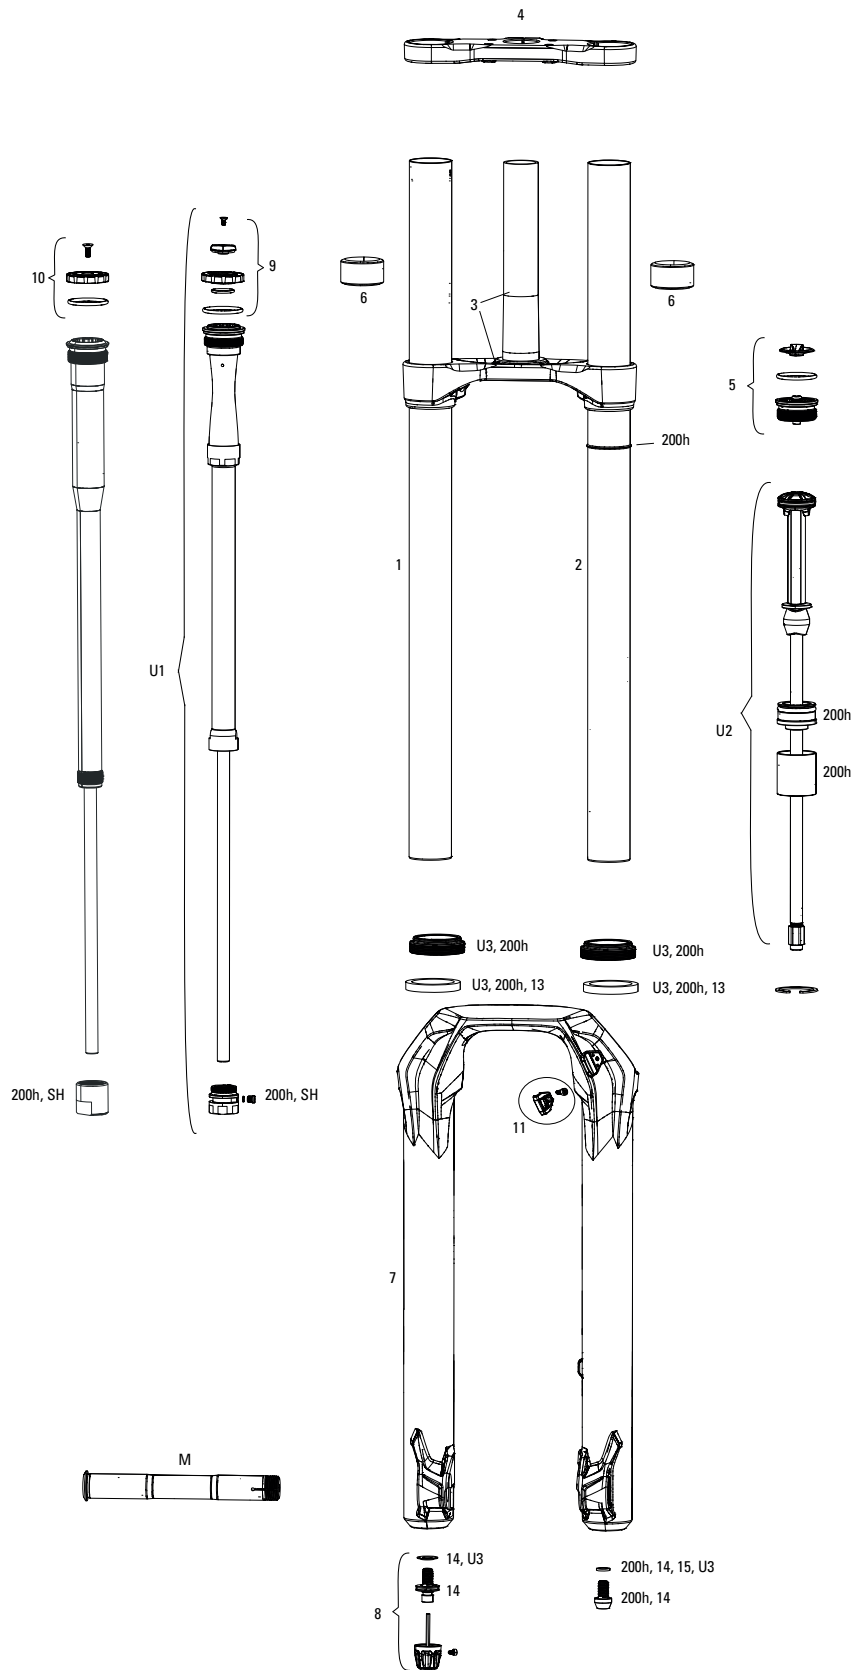

BOXXER SELECT/ULTIMATE C2 (2020-2021)

BOXXER SELECT/ULTIMATE C2 (2020-2021)

UPGRADES	
U1	00.4020.171.000 DAMPER UPGRADE KIT - CHARGER2.1 RC2 CROWN HIGH SPEED, LOW SPEED COMPRESSION (INCLUDES COMPLETE RIGHT SIDE INTERNALS) - BOXXER 27.5"/29" C1+ (2019+)
U2	00.4019.933.000 AIR SPRING KIT - DEBONAIR 200MM (INCLUDES DEBONAIR ASSEMBLY, SEALHEAD) - BOXXER C1+ (2019+)
U2	00.4019.933.001 AIR SPRING KIT - DEBONAIR 190MM (INCLUDES DEBONAIR ASSEMBLY, SEALHEAD) - BOXXER C1+ (2019+)
U2	00.4019.933.002 AIR SPRING KIT - DEBONAIR 180MM (INCLUDES DEBONAIR ASSEMBLY, SEALHEAD) - BOXXER C1+ (2019+)
U3	00.4318.045.004 FORK DUST WIPER UPGRADE KIT - 35MM BLACK FLANGELESS ULTRA-LOW FRICTION SKF SEALS (INCLUDES DUST WIPERS, 4MM & 6MM FOAM RINGS-PIKE/LYRIK B1/YARI/REVELATION/BOXXER/DO MAIN/35/SID35MM)
SERVICE	
200	00.4318.025.130 200 HOUR/1 YEAR SERVICE KIT (INCLUDES DUST SEALS, FOAM RINGS, O-RING SEALS, CHGR2.1 DAMPER SEALHEAD, DB AIR SPRING SEALHEAD) - BOXXER ULT C2 (2020)
200	00.4318.025.140 200 HOUR/1 YEAR SERVICE KIT (INCLUDES DUST SEALS, FOAM RINGS, O-RING SEALS, CHARGER RC DAMPER SEALHEAD, DB AIR SPRING SEALHEAD) - BOXXER SELECT C2 (2020)
UPPERS	
1	11.4018.093.000 FORK CSU UPPER TUBE - TAPER WALL, RIGHT, BLACK - BOXXER C1 (2019+)
2	11.4018.093.001 FORK CSU UPPER TUBE - TAPER WALL, LEFT, BLACK - BOXXER C1 (2019+)
3	11.4018.094.000 FORK CSU LOWER CROWN/STEERER ASSEMBLY GREY 35MM - 100S (27.5, 46 OFFSET)(29, 56 OFFSET) - BOXXER C1+ (2019+)
3	11.4018.094.001 FORK CSU LOWER CROWN/STEERER ASSEMBLY GREY 35MM - 00S (27.5, 36 OFFSET)(29, 46 OFFSET) - BOXXER C1+ (2019+)
4	11.4018.099.000 FORK CSU UPPER CROWN - 35MM, SHORT GREY- 100S (27.5, 46 OFFSET)(29, 56 OFFSET) -BOXXER C1+ (2019+)
4	11.4018.099.001 FORK CSU UPPER CROWN - 35MM, TALL GREY - 100S (27.5, 46 OFFSET)(29, 56 OFFSET) -BOXXER C1+ (2019+)
4	11.4018.099.002 FORK CSU UPPER CROWN - 35MM, SHORT GREY- 0 OS (27.5, 36 OFFSET)(29, 46 OFFSET) -BOXXER C1+ (2019+)
4	11.4018.099.003 FORK CSU UPPER CROWN - 35MM, TALL GREY - 0 OS (27.5, 36 OFFSET)(29, 46 OFFSET) -BOXXER C1+ (2019+)
5	11.4018.083.000 FORK SPRING AIR TOP CAP - 35MM (.5MM THREAD PITCH) BOOST™ 15X110 (INCLUDES SPLINED TOP CAP & VALVE COVER) - LYRIK A1+/YARI A1+/PIKE B1+/REVELATION A1+(35MM)/BOXXER 35MM/SID35MM
6	11.4015.361.000 FORK BUMPER STOP KIT - UPPER TUBE/FRAME (QTY 2) - DOMAIN DUAL CROWN/BOXXER 35MM
LOWERS	
7	11.4018.091.006 FORK LOWER LEG - (FOIL DECALS INCLUDED) 27 20X110 BOOST™ RED -BOXXER C1+ (2019+)
7	11.4018.091.007 FORK LOWER LEG - (FOIL DECALS INCLUDED) 29 20X110 BOOST™ RED -BOXXER C1+ (2019+)
7	11.4018.091.008 FORK LOWER LEG - (FOIL DECALS INCLUDED) 27 20X110 BOOST™ GLOSS BLACK -BOXXER C1-C2 (2019+)
7	11.4018.091.009 FORK LOWER LEG - (FOIL DECALS INCLUDED) 29 20X110 BOOST™ GLOSS BLACK -BOXXER C1-C2 (2019+)
7	11.4018.095.001 FORK LOWER LEG - (DECALS NOT INCLUDED) 27 20X110 BOOST™ DIFFUSION BLACK - BOXXER C1+ (2019+)
7	11.4018.095.003 FORK LOWER LEG - (DECALS NOT INCLUDED) 29 20X110 BOOST™ DIFFUSION BLACK - BOXXER C1+ (2019+)
M	00.4318.027.000 AXLE MAXLE DH FRONT MTB 20X110, LENGTH 158MM, THREAD LENGTH 10MM, THREAD PITCH M20X1.50 - BOXXER C1 (2019+)
DAMPER	
8	11.4018.082.004 FORK REBOUND DAMPER KNOB KIT - (INCLUDES ADJUSTER KNOB & BOLT) - CHARGER RC2/RCT2/RCT R - LYRIK, PIKE, BOXXER
9	11.4018.082.005 FORK COMPRESSION DAMPER KNOB KIT - CHARGER 2/2.1 RC2 CROWN - LYRIK RC2 C1/ULTIMATE RC2 C2 (2019+)/PIKE RC2 ULTIMATE B3 (2020+)
10	11.4018.082.006 FORK COMPRESSION DAMPER KNOB KIT - CHRC CROWN- LYRIK RC SELECT+ C2 (2020+)/PIKE RC SELECT+ B3 (2020+)/BOXXER RC C1/RC SELECT C2 (2019+)
SH	11.4018.107.000 FORK DAMPER SEALHEAD ASSEMBLY - CHARGER 2.1 - LYRIK RCT3 B1+/RC C1+, PIKE RCT3 B1+/RC2 C1+, BOXXER RC2 C1+, LYRIK/PIKE/BOXXER SELECT/SELECT+/ULTIMATE (RC2/RCT3) C2+
SH	11.4018.107.001 FORK DAMPER SEALHEAD ASSEMBLY - CHARGER 2.1 - LYRIK RCT3 B1+/RC C1+, PIKE RCT3 B1+/RC2 C1+, BOXXER RC2 C1+, LYRIK/PIKE/BOXXER SELECT/SELECT+/ULTIMATE (RC2/RCT3) C2 - BULK, QTY10
SPARES	
11	11.4015.534.010 FORK HOSE CLAMP - PIKE/LYRIK/YARI/SID/REVELATION/BOXXER/XC30/30G/30S/RECON/SEKTOR/BLUTO/REBA/35G/35S
13	11.4018.028.005 FORK FOAM RING KIT - 35MM X 6MM (QTY 20) - PIKE/LYRIK B1/YARI/BOXXER/DOMAIN DUAL CROWN
14	11.4015.403.090 FORK SHAFT FASTENER KIT - (INCLUDES SHAFT BOLTS & CRUSH WASHERS) - LYRIK RCT3 A1+, RC B1+,RC2 C1+ (2016+)/PIKE 29+ (2017)/BOXXER C1+ (2019+)
15	11.4015.259.000 FORK CRUSH WASHERS - 8MM (QTY 50)
ns	11.4308.327.002 AIR VALVE KIT - SCHRADER CORE (QTY 2) - FORKS/SHOCKS/REVERB
TOOLS/GREASE/FLUIDS	
ns	00.4318.032.000 FORK LOWER LEG DUST SEAL INSTALLATION TOOL 35MM (FOR FLANGELESS AND FLANGED DUST SEALS)
ns	00.4315.023.010 HIGH-PRESSURE FORK/SHOCK PUMP (300 PSI MAX) ROCKSHOX
ns	00.4315.023.040 HIGH-PRESSURE FORK/SHOCK PUMP (300 PSI MAX) ROCKSHOX DIGITALGAUGE
ns	00.4315.022.010 REAR SHOCK SCHRADER VALVE REMOVAL TOOL ROCKSHOX
ns	11.4315.021.080 ROCKSHOX SUSPENSION OIL, 0W-30, 120ML BOTTLE - PIKE/REVELATION 2018+/LYRIK B1/YARI/SID 2020+ LOWER LEGS
ns	11.4015.354.050 ROCKSHOX SUSPENSION OIL, 0-W30, 1 LITER BOTTLE - PIKE/REVELATION 2018+/LYRIK B1/YARI/SID 2020+ LOWER LEGS
ns	11.4115.094.030 MAXIMA SUSPENSION OIL PLUSH, 3WT 1 LITER BOTTLE - REAR SHOCK/CHARGER DAMPER
ns	11.4115.094.040 MAXIMA SUSPENSION OIL PLUSH, 7WT 1 LITER BOTTLE - REAR SHOCK
ns	11.4318.010.000 FORK BLEED KIT - CHARGER 1 DAMPER FITTING (FOR BLEEDING CHARGER 1 DAMPERS) - BOXXER 35MM B1-B2 (2015-2018)/PIKE A1-A2 (2014-2017)/LYRIK RCT3 A1, RC B1 (2016-2017)
ns	00.4318.007.000 ROCKSHOX CHARGER DAMPER STANDARD BLEED KIT (INCLUDES 1 SYRINGE, CHARGER BLEED FITTING, SUSPENSION OIL 3W)
ns	00.4318.008.002 GREASE ROCKSHOX DYNAMIC SEAL GREASE (PTFE) 1OZ - RECOMMENDED FOR SERVICING REAR SHOCKS & FORKS
ns	00.4318.008.004 GREASE ROCKSHOX DYNAMIC SEAL GREASE 500ML - RECOMMENDED FOR SERVICING REAR SHOCKS & FORKS