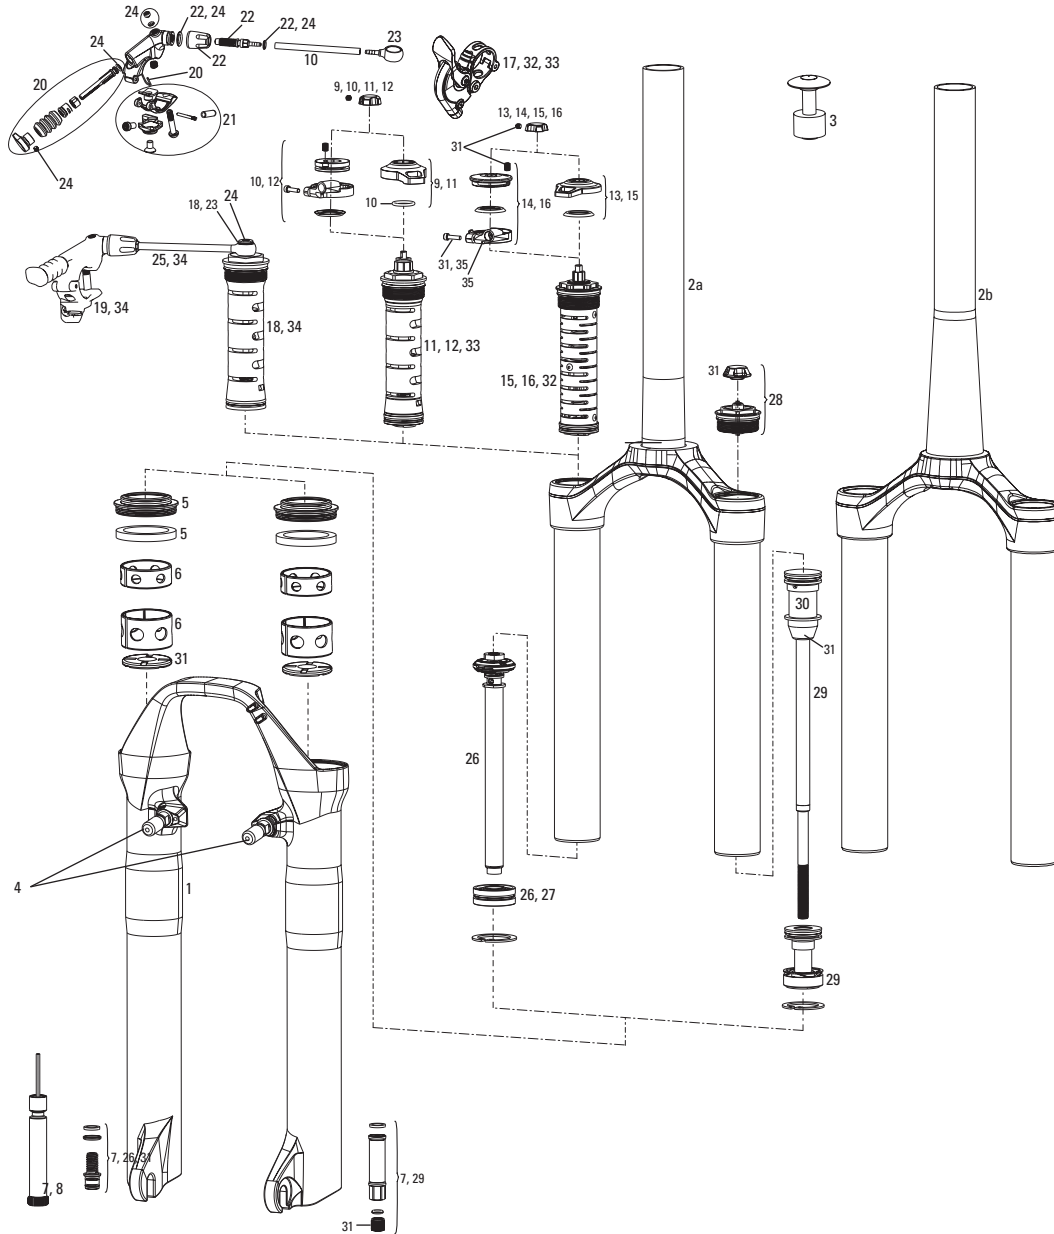

SID - DUAL AIR - MOTION CONTROL/BLACK BOX MOTION CONTROL/XX 32mm - 80mm/100mm (2008-2011)

Note:

1. Service kits include replaceable o-rings, retaining rings, crush washers, crush washer retainers, and shaft bolts/nuts. Air service kits include schrader valve(s).
2. Rebound damper and spring shaft kits include crush washers, crush washer retainers and shaft bolts, as well as upper tube retaining rings and rebound adjuster knob.
3. Damper side = rider's right. Spring side = rider's left.
4. All lower legs include bottom-out bumpers, bushings, foam rings and dust seals installed.
5. Maximum fork travel = 100mm. Internal and chassis parts designed for SID with 120mm max travel are NOT compatible. Please note kit description travel specifications before ordering.
6. Refer to the RockShox Technical Manual (www.sram.com) for oil volumes, air pressure settings and torque values.

No. Part Number Description

1	11.4015.487.010	Lower Leg, SID RLT TI (80/100mm), White/Silver, Rim/Disc, 9mm QR
1	11.4015.487.020	Lower Leg, SID RLT TI (80/100mm), Black/Silver, Rim/Disc, 9mm QR
ns	11.4015.487.030	Lower Leg, SID RLT TI (80/100mm), White/Silver, Disc, 9mm QR
ns	11.4015.487.040	Lower Leg, SID RLT TI (80/100mm), Black/Silver, Disc, 9mm QR
ns	11.4015.487.050	Lower Leg, SID WC (80/100mm), White/Silver, Disc, 9mm QR
ns	11.4015.487.060	Lower Leg, SID WC (80/100mm), Black/Silver, Disc, 9mm QR
ns	11.4015.487.070	Lower Leg, SID WC (80/100mm), Keronite, Disc, 9mm QR
ns	11.4015.487.080	Lower Leg, SID XX (80/100mm), White/Silver, Disc, 9mm QR
ns	11.4015.487.090	Lower Leg, SID XX (80/100mm), Black/Silver, Disc, 9mm QR
ns	11.4015.487.100	Lower Leg, SID XXWC (80/100mm), White/Silver, Disc, 9mm QR
ns	11.4015.487.110	Lower Leg, SID XXWC (80/100mm), Black/Silver, Disc, 9mm QR
ns	11.4015.487.120	Lower Leg, SID XXWC (80/100mm), Keronite, Disc, 9mm QR
2a	11.4015.289.020	SID, CSU, Alum, Blue, 32mm 1 1/8" (80/100mm only)
2a	11.4015.289.000	SID, CSU, Alum, Black, 32mm 1 1/8" (80/100mm only)