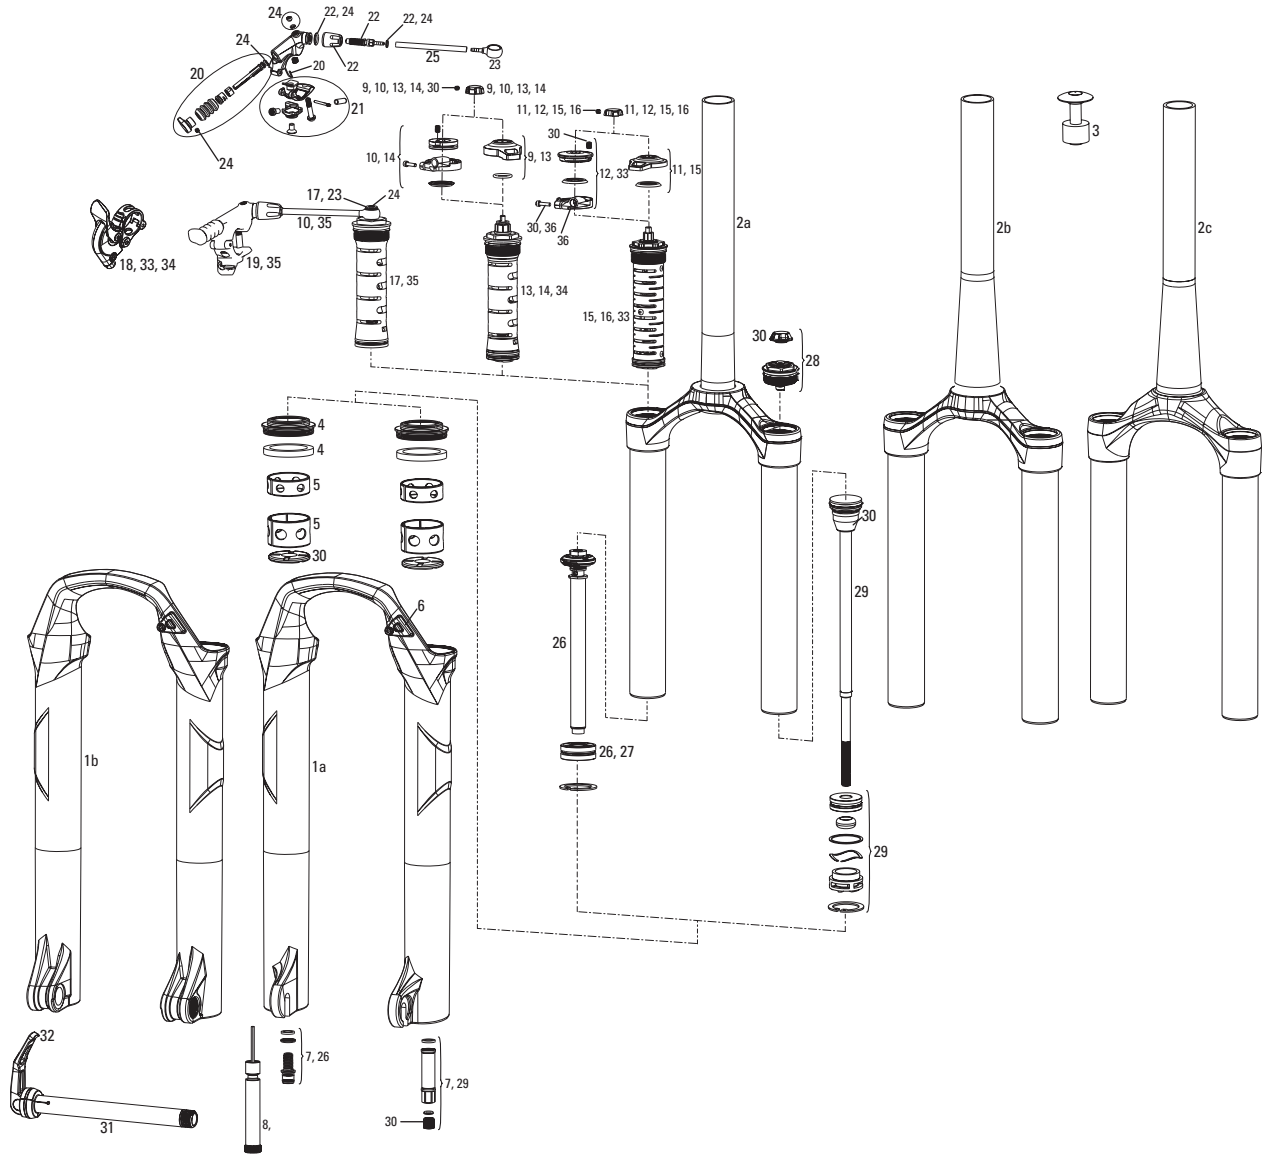

SID - DUAL AIR - MOTION CONTROL/BLACK BOX MOTION CONTROL/XX 32mm - 120mm (2011)

Note:

1. Service kits include replaceable o-rings, retaining rings, crush washers, crush washer retainers, and shaft bolts/nuts. Air service kits include schrader valve(s).
2. Rebound damper and spring shaft kits include crush washers, crush washer retainers and shaft bolts, as well as upper tube retaining rings and rebound adjuster knob.
3. Damper side = rider's right. Spring side = rider's left.
4. All lower legs include bottom-out bumpers, bushings, foam rings and dust seals installed.
5. Maximum fork travel = 100mm. Internal and chassis parts designed for SID with 120mm max travel are NOT compatible. Please note kit description travel specifications before ordering
6. Refer to the RockShox Technical Manual (www.sram.com) for oil volumes, air pressure settings and torque values.

No. Part Number Description

1a	11.4015.487.130	Lower Leg, SID RLT TI (120mm), White/Silver, Disc, 9mm QR
1a	11.4015.487.140	Lower Leg, SID RLT TI (120mm), Black/Silver, Disc, 9mm QR
1a	11.4015.487.150	Lower Leg, SID WC (120mm), White/Silver, Disc, 9mm QR
1a	11.4015.487.160	Lower Leg, SID WC (120mm), Black/Silver, Disc, 9mm QR
1a	11.4015.487.170	Lower Leg, SID WC (120mm), Keronite, Disc, 9mm QR
1a	11.4015.487.180	Lower Leg, SID XX (120mm), White/Silver, Disc, 9mm QR
1a	11.4015.487.190	Lower Leg, SID XX (120mm), Black/Silver, Disc, 9mm QR
1a	11.4015.487.200	Lower Leg, SID XXWC (120mm), White/Silver, Disc, 9mm QR
1a	11.4015.487.210	Lower Leg, SID XXWC (120mm), Black/Silver, Disc, 9mm QR
1a	11.4015.487.220	Lower Leg, SID XXWC (120mm), Keronite, Disc, 9mm QR
1b	11.4015.487.230	Lower Leg, SID RLT TI (120mm), White/Silver, Disc, Maxle Lite 15mm
1b	11.4015.487.240	Lower Leg, SID RLT TI (120mm), Black/Silver, Disc, Maxle Lite 15mm
1b	11.4015.487.250	Lower Leg, SID WC (120mm), White/Silver, Disc, Maxle Lite 15mm
1b	11.4015.487.260	Lower Leg, SID WC (120mm), Black/Silver, Disc, Maxle Lite 15mm
1b	11.4015.487.270	Lower Leg, SID WC (120mm), Keronite, Disc, Maxle Lite 15mm
1b	11.4015.487.280	Lower Leg, SID XX (120mm), White/Silver, Disc, Maxle Lite 15mm
1b	11.4015.487.290	Lower Leg, SID XX (120mm), Black/Silver, Disc, Maxle Lite 15mm
1b	11.4015.487.300	Lower Leg, SID XXWC (120mm), White/Silver, Disc, Maxle Lite 15mm