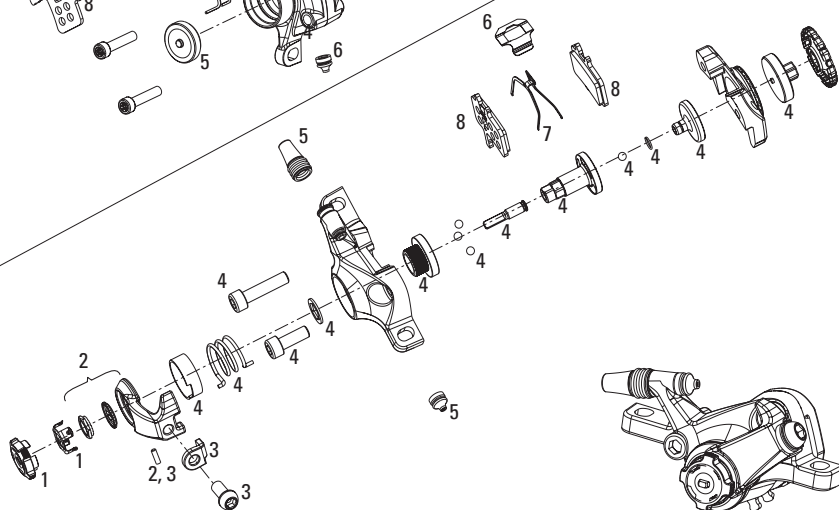

2008-2012

2005-2007

No. (05-07) Part Number (05-07) Description (05-07)

1	11.5311.619.000	BB7 Pad Adjuster Knob Kit
2	11.5311.618.000	BB7 MTB Torque Arm Kit
2	11.5311.624.000	BB7 Road Torque Arm Kit
3	11.5311.620.000	BB7 Anchor Bolt/Return Adj Screw Kit
4	11.5311.623.000	BB7 MTB Internals Kit
4	11.5311.625.000	BB7 Road Internals Kit
5	11.5311.622.000	BB7 Pressure Foot Kit (pre-08)
6	11.5311.621.000	BB7 Cable Boot Kit
7	11.5311.617.000	Juicy/BB7 Pad Spreader, Qty 2
8	11.5369.207.700	Disc Brake Pads Standard for all Juicys & BB7 (1 set)
8	11.5012.949.000	Disc Brake Pads Organic for all Juicys & BB7 (1 set)
8	00.5315.001.020	Disc Brake Pads Organic AL Back Plate for all Juicys & BB7 (1 set)
ns	11.5315.041.000	DB IS Bracket Bolt Steel, Qty 2
ns	11.5015.003.000	BB7 Road Inline Barrel Adjuster Kit

No. (08-12) Part Number (08-12) Description (08-12)

1	11.5311.619.010	08-10 BB7 Pad Adjuster Knob Kit
2	11.5311.618.010	08-10 BB7 MTB Torque Arm Kit
2	11.5311.624.010	08-10 BB7 Road Torque Arm Kit
3	11.5311.620.010	08-10 BB7 Anchor Bolt/Return Adj Screw Kit
4	11.5015.008.000	08-10 BB7 MTB Internals Kit (internals and caliper shell Bolts)
4	11.5015.008.010	08-10 BB7 Road Internals Kit (internals and caliper shell Bolts)
5	11.5311.621.000	BB7 Cable Boot Kit
6	11.5015.009.000	Pad Retainer BB7/All Juicy Qty 2
7	11.5311.617.000	Juicy/BB7 Pad Spreader, Qty 2
8	11.5369.207.700	Disc Brake Pads Standard for all Juicys & BB7 (1 set)
8	11.5012.949.000	Disc Brake Pads Organic for all Juicys & BB7 (1 set)
8	00.5315.001.020	Disc Brake Pads Organic AL Back Plate for all Juicys & BB7 (1 set)
ns	11.5315.041.000	DB IS Bracket Bolt Steel, Qty 2
ns	11.5015.003.000	BB7 Road Inline Barrel Adjuster Kit