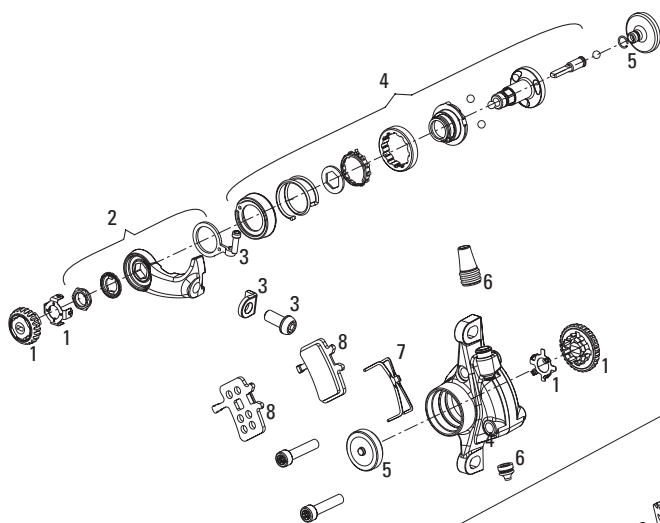

2008-2012

2005-2007

No. (05-07) Part Number (05-07) Description (05-07)

1	11.5311.619.000	BB7 Pad Adjuster Knob Kit
2	11.5311.618.000	BB7 MTB Torque Arm Kit
2	11.5311.624.000	BB7 Road Torque Arm Kit
3	11.5311.620.000	BB7 Anchor Bolt/Return Adj Screw Kit
4	11.5311.623.000	BB7 MTB Internals Kit
4	11.5311.625.000	BB7 Road Internals Kit
5	11.5311.622.000	BB7 Pressure Foot Kit (pre-08)
6	11.5311.621.000	BB7 Cable Boot Kit
7	11.5311.617.000	Juicy/BB7 Pad Spreader, Qty 2
8	11.5369.207.700	Disc Brake Pads Standard for all Juicys & BB7 (1 set)
8	11.5012.949.000	Disc Brake Pads Organic for all Juicys & BB7 (1 set)
8	00.5315.001.020	Disc Brake Pads Organic AL Back Plate for all Juicys & BB7 (1 set)
ns	11.5315.041.000	DB IS Bracket Bolt Steel, Qty 2
ns	11.5015.003.000	BB7 Road Inline Barrel Adjuster Kit

No. (08-12) Part Number (08-12) Description (08-12)

1	11.5311.619.010	08-10 BB7 Pad Adjuster Knob Kit
2	11.5311.618.010	08-10 BB7 MTB Torque Arm Kit
2	11.5311.624.010	08-10 BB7 Road Torque Arm Kit
3	11.5311.620.010	08-10 BB7 Anchor Bolt/Return Adj Screw Kit
4	11.5015.008.000	08-10 BB7 MTB Internals Kit (internals and caliper shell Bolts)
4	11.5015.008.010	08-10 BB7 Road Internals Kit (internals and caliper shell Bolts)
5	11.5311.621.000	BB7 Cable Boot Kit
6	11.5015.009.000	Pad Retainer BB7/All Juicy Qty 2
7	11.5311.617.000	Juicy/BB7 Pad Spreader, Qty 2
8	11.5369.207.700	Disc Brake Pads Standard for all Juicys & BB7 (1 set)
8	11.5012.949.000	Disc Brake Pads Organic for all Juicys & BB7 (1 set)
8	00.5315.001.020	Disc Brake Pads Organic AL Back Plate for all Juicys & BB7 (1 set)
ns	11.5315.041.000	DB IS Bracket Bolt Steel, Qty 2
ns	11.5015.003.000	BB7 Road Inline Barrel Adjuster Kit